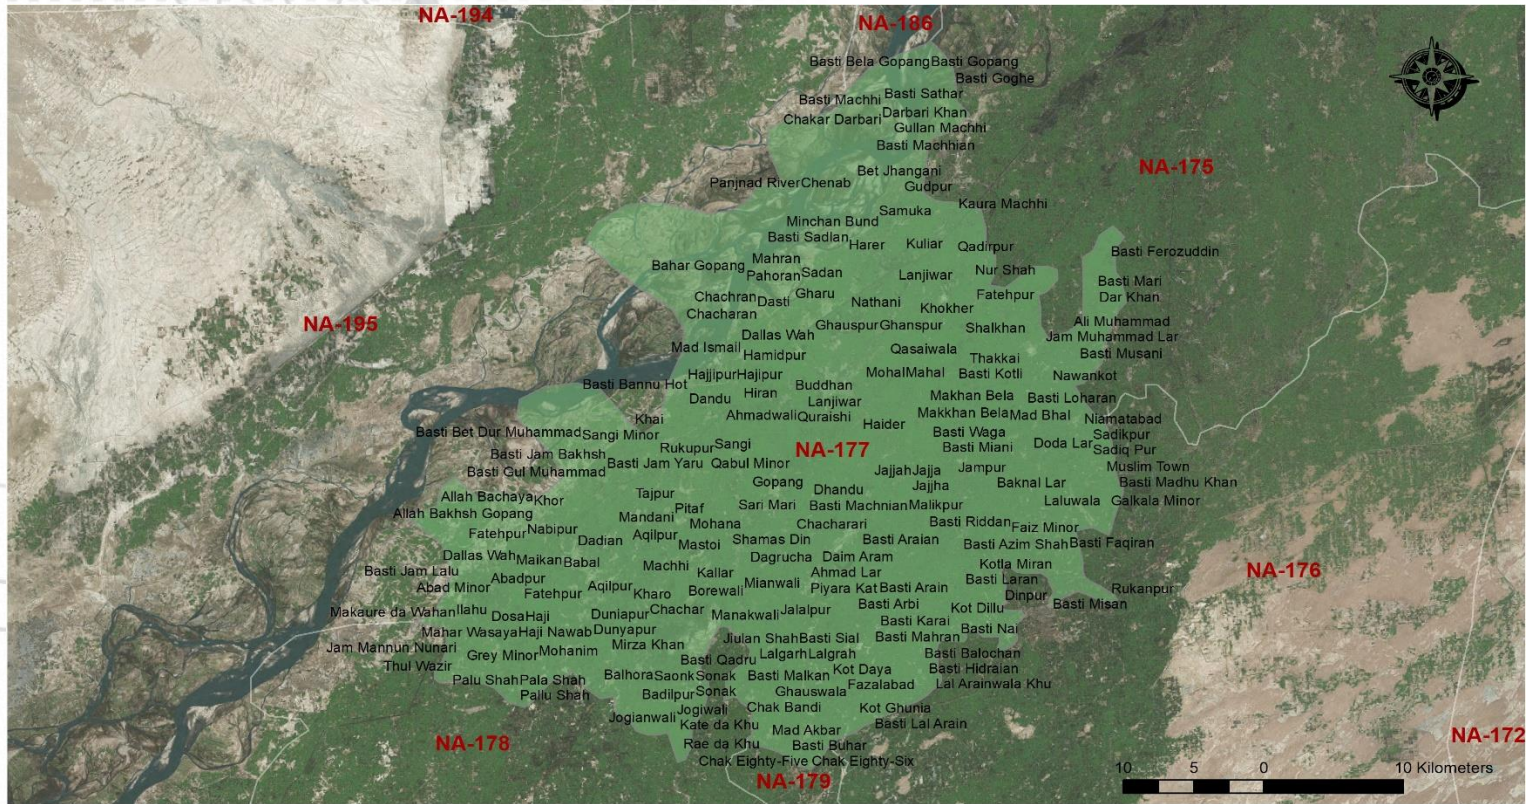

CONSTITUENCY PROFILE

NA-177 RAHIM YAR KHAN-III

PUNJAB

CONSTITUENCY POPULATION

768,719

VOTER STATISTICS

Male

236,599

Female

172,542

Total

409,141

53%

of the total population are registered as voters

POLLING STATIONS

80

Male

80

Female

135

Combined

295

Total

Number of polling stations where registered voters exceed 1,200

AVERAGE VOTER AT POLLING STATION

1,387

AVERAGE VOTER AT POLLING BOOTH

495

LIST OF CONTESTING CANDIDATES

#	Name	Name of Political Party
1	Jamshaid Ahmad	Pakistan Awami Raj
2	Rukhsana Kousar	Tehreek-e-Labaik Pakistan
3	Sardar Muhammad Nawaz Khan	Independent
4	Syed Ibrar Hussain Shah	Independent
5	Ghulam Kibria	Muttahidda Majlis-e-Amal Pakistan
6	Muhammad Ahsan Abid	Independent
7	Makhdoom Khusro Bakhtiar	Pakistan Tehreek-e-Insaf
8	Makhdoom Shahab-ud-Din	Pakistan Peoples Party Parliamentarians
9	Makhdoom Tahir Rasheed-ud-Din	Independent
10	Makhdoom Imad-ud-Din	Independent
11	Makhdoom Moeen-ud-Din	Pakistan Muslim League (Nawaz)
12	Nazir Ahmed	Independent